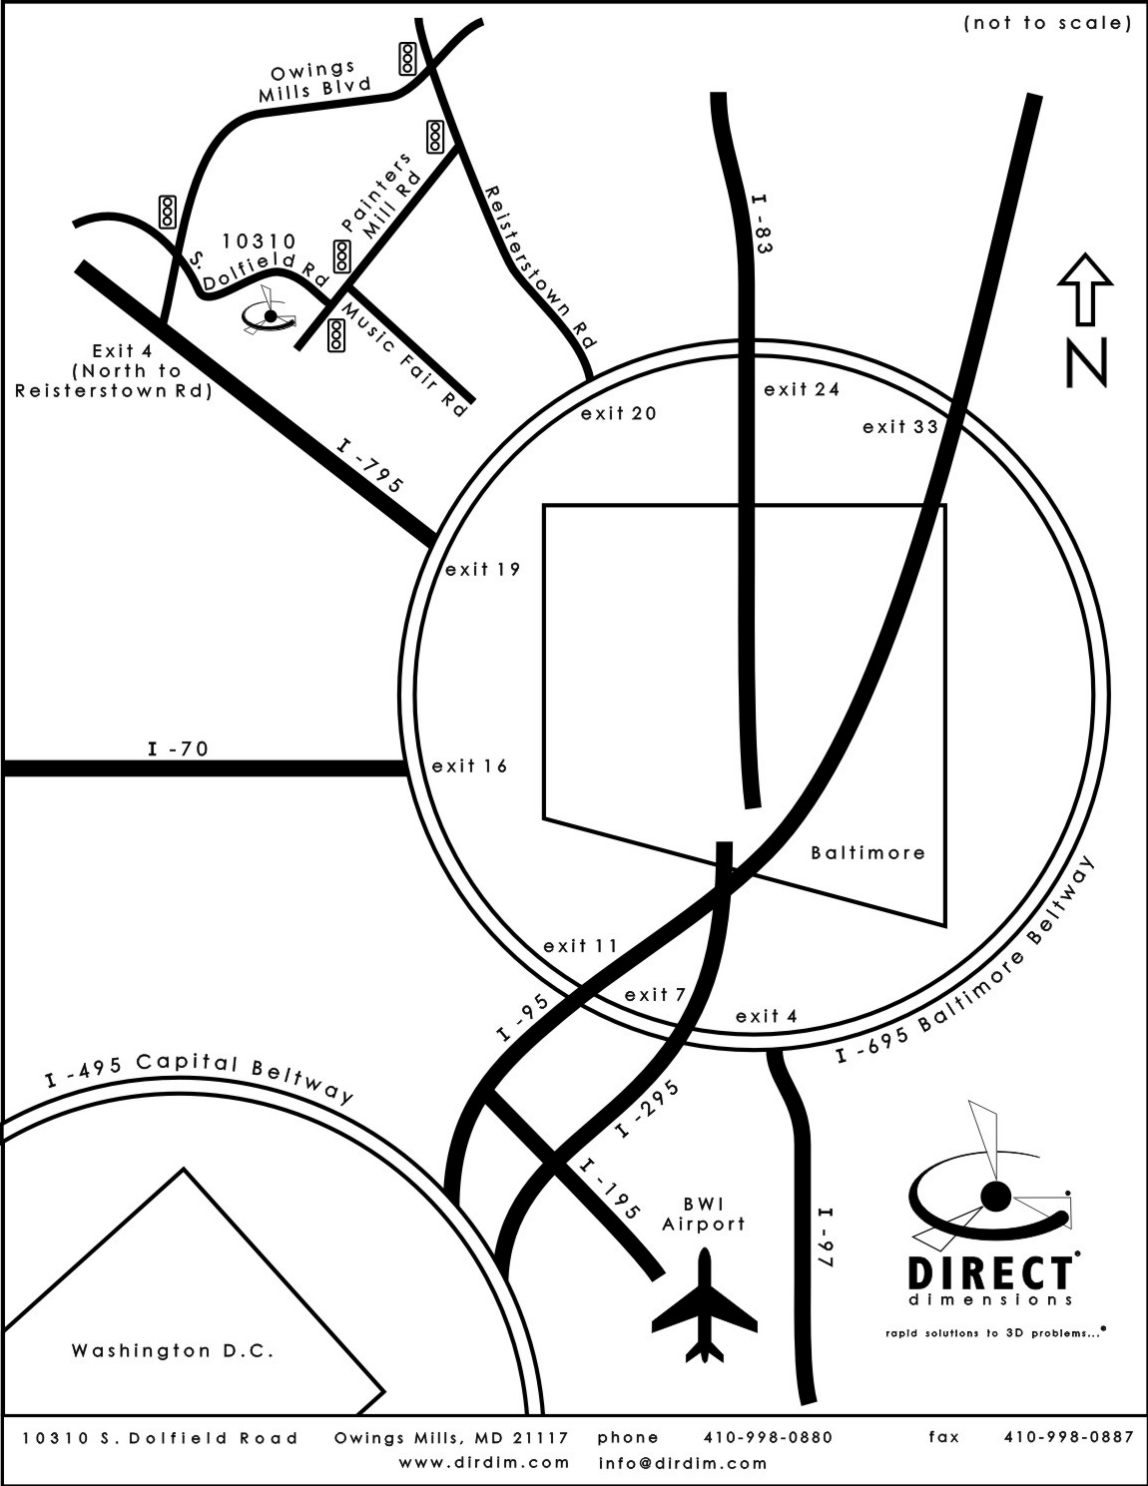

Map to Direct Dimensions, Inc.

Direct Dimensions, Inc.

410-998-0880 ph
410-998-0887 fax

10310 S. Dolfield Road
Owings Mills, MD 21117

info@dirdim.com
www.directdimensions.com